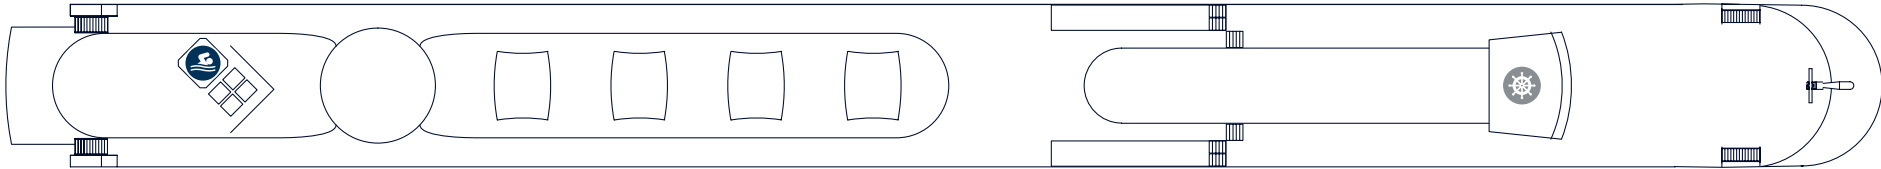

MS Esprit

Sonnendeck | Sun deck

Diamant Deck | Diamond Deck No. 300

Rubin Deck | Ruby Deck No. 200

Smaragd Deck | Emerald Deck No. 100

Legende

- | | | | |
|-------------|----------------|------------|------------------------------|
| Eingang | Bistro | Golf | Zweitbettkabine ¹ |
| Aufzug | Kaffee Station | WC | Zweitbettkabine ² |
| Rezeption | Panoramasalon | Küche | Suite ¹ |
| Travel Desk | Bibliothek | Steuerhaus | Junior Suite ¹ |
| Bordshop | Pool | Besatzung | Master Suite |
| Restaurant | Fitness | | |
| Bar | Wellness | | |

Key

- | | | | |
|----------------|----------------|------------|---------------------------|
| Entrance | Bistro | Golf | Double Cabin ¹ |
| Elevator | Coffee Station | Restrooms | Double Cabin ² |
| Reception Desk | Panorama Salon | Kitchen | Suite ¹ |
| Travel Desk | Reading Corner | Wheelhouse | Junior Suite ¹ |
| Bordshop | Pool | Crew | Master Suite |
| Restaurant | Fitness | | |
| Bar | Wellness | | |