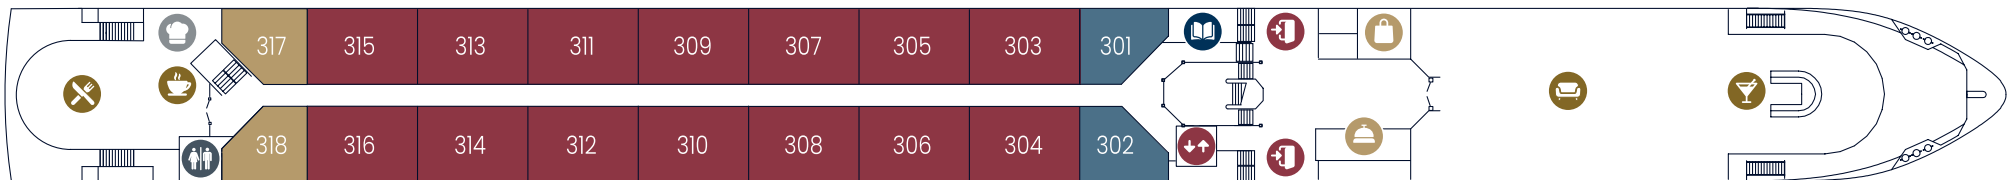

MS Esprit

Sonnendeck | Sun deck

Diamant Deck | Diamond Deck No. 300

Rubin Deck | Ruby Deck No. 200

Smaragd Deck | Emerald Deck No. 100

Legende

- | | | | |
|-------------|----------------|------------|------------------------------|
| Eingang | Bistro | Golf | Zweitbettkabine ¹ |
| Aufzug | Kaffee Station | WC | Zweitbettkabine ² |
| Rezeption | Panoramasalon | Küche | Suite ¹ |
| Travel Desk | Bibliothek | Steuerhaus | Junior Suite ¹ |
| Bordshop | Pool | Besatzung | Master Suite |
| Restaurant | Fitness | | |
| Bar | Wellness | | |

Key

- | | | | |
|----------------|----------------|------------|---------------------------|
| Entrance | Bistro | Golf | Double Cabin ¹ |
| Elevator | Coffee Station | Restrooms | Double Cabin ² |
| Reception Desk | Panorama Salon | Kitchen | Suite ¹ |
| Travel Desk | Reading Corner | Wheelhouse | Junior Suite ¹ |
| Bordshop | Pool | Crew | Master Suite |
| Restaurant | Fitness | | |
| Bar | Wellness | | |